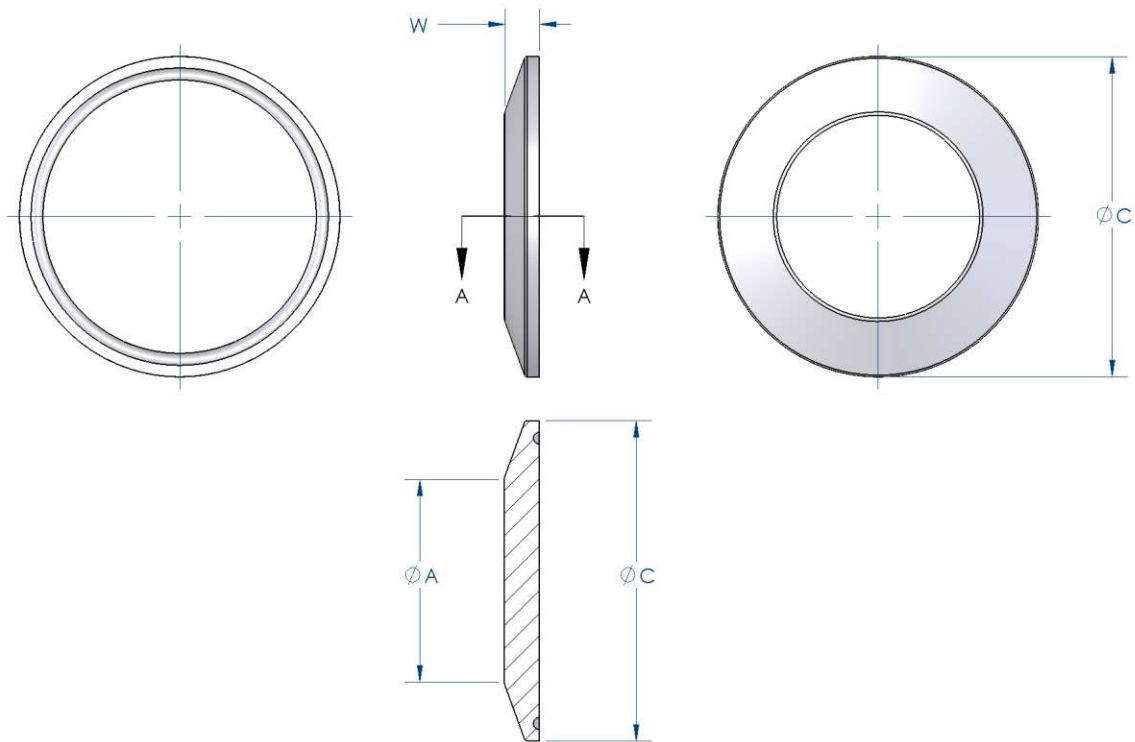

PHARMACEUTICAL BLANKS DN 32676 - METRIC

Material	316L / 1.4404
Surface Finish	0.8 Ra(µm) / 32 Ra(µin)
Manufactured	3.1b Certified- Solid Bar

BLANK CAPS - METRIC					
Nominal Size Metric	Dimensions(mm)			Mass (Kg)	Ordering Codes
	Face ØA	Flange ØC	Width W		
DN10/15/20	15.5	34.0	6.0	0.03	BK.D010
25	24.5	50.5	7.0	0.08	BK.0100
50	39.0	64.0	7.0	0.14	BK.0200
65	66.5	91.0	7.0	0.30	BK.0300
80	81.0	106.0	7.0	0.42	BK.0350
100	82.0	119.0	9.0	0.65	BK.0400
125	130.0	155.0	10.0	1.31	BK.0550
150	158.0	183.0	10.0	1.94	BK.0658
200	206.0	233.5	10.0	3.24	BK.0858
250	241.0	268.0	10.0	4.28	BK.1000
300	311.0	319.0	10.0	6.88	BK.1200

Bored-out blanks can also be supplied,
Please contact our sales department with your specific requirements.