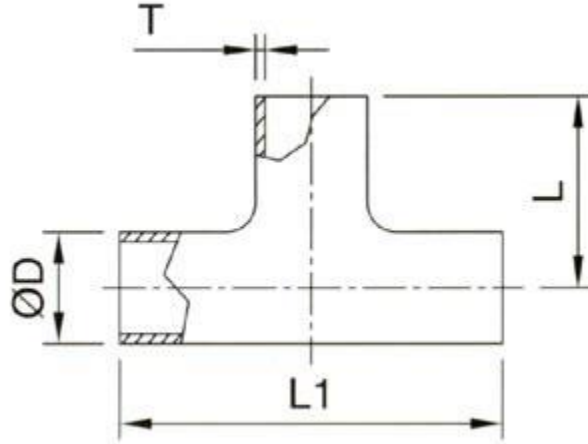

DELTA STAINLESS LTD

HYGIENIC STAINLESS STEEL

Phone 01256 763208 Fax 01256 761826

sales@deltastainless.co.uk www.deltastainless.co.uk

BS 4825 Short Leg Full Equal Tee

Size	D	L	L1	T
1.0"	25.4	43.5	87	1.65
1.5"	38.1	63.5	127	1.65
2.0"	50.8	88.5	177	1.65
2.5"	63.5	113.5	227	1.65
3.0"	76.2	133.5	267	1.65
4.0"	101.6	173.5	347	2.1

BS4825 Long Leg Full Equal Tee

Size	D	L	L1	T
1.0"	25.4	65	130	1.65
1.5"	38.1	85	170	1.65
2.0"	50.8	110	220	1.65
2.5"	63.5	135	270	1.65
3.0"	76.2	155	310	1.65
4.0"	101.6	195	390	2.1