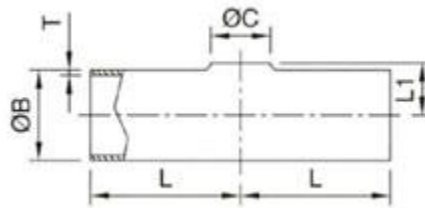

DELTA STAINLESS LTD

HYGIENIC STAINLESS STEEL

Phone 01256 763208 Fax 01256 761826

sales@deltastainless.co.uk www.deltastainless.co.uk

BS4825 Pulled Equal Tee

Size	D	L	L1	T
1.0"	25.4	14.2	87	1.65
1.5"	38.1	21.6	127	1.65
2.0"	50.8	29.1	177	1.65
2.5"	63.5	35.3	227	1.65
3.0"	76.2	41.4	267	1.65
4.0"	101.6	54.7	347	2.1

BS4825 Pulled Reducing Tee

Size	B	C	L	L1	T
1.5"x1.0"	38.1	25.4	63.5	22	1.65
2.0"x1.0"	50.8	25.4	88.5	29	1.65
2.0"x1.5"	50.8	38.1	88.5	29	1.65
2.5"x1.0"	63.5	25.4	113.5	35	1.65
2.5"x1.5"	63.5	38.1	113.5	35	1.65
2.5"x2.0"	63.5	50.8	113.5	35	1.65
3.0"x1.0"	76.2	25.4	132	41	1.65
3.0"x1.5"	76.2	38.1	129	41	1.65
3.0"x2.0"	76.2	50.8	122	41	1.65
3.0"x2.5"	76.2	63.5	122	41	1.65
4.0"x2.0"	101.6	50.8	173.5	55	2.1
4.0"x2.5"	101.6	63.5	173.5	55	2.1
4.0"x3.0"	101.6	76.2	173.5	55	2.1