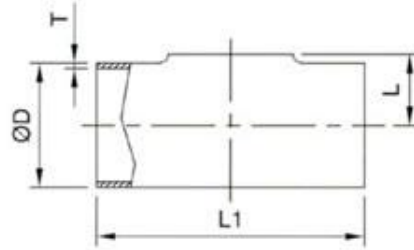

DELTA STAINLESS LTD

HYGIENIC STAINLESS STEEL

Phone 01256 763208 Fax 01256 761826

sales@deltastainless.co.uk www.deltastainless.co.uk

BS4825 Pulled Equal Tee

Size	D	L	L1	T
1.0"	25.4	14.2	87	1.65
1.5"	38.1	21.6	127	1.65
2.0"	50.8	29.1	177	1.65
2.5"	63.5	35.3	227	1.65
3.0"	76.2	41.4	267	1.65
4.0"	101.6	54.7	347	2.1

BS4825 Pulled Reducing Tee

Size	B	C	L	L1	T
1.5"x1.0"	38.1	25.4	63.5	22	1.65
2.0"x1.0"	50.8	25.4	88.5	29	1.65
2.0"x1.5"	50.8	38.1	88.5	29	1.65
2.5"x1.0"	63.5	25.4	113.5	35	1.65
2.5"x1.5"	63.5	38.1	113.5	35	1.65
2.5"x2.0"	63.5	50.8	113.5	35	1.65
3.0"x1.0"	76.2	25.4	132	41	1.65
3.0"x1.5"	76.2	38.1	129	41	1.65
3.0"x2.0"	76.2	50.8	122	41	1.65
3.0"x2.5"	76.2	63.5	122	41	1.65
4.0"x2.0"	101.6	50.8	173.5	55	2.1
4.0"x2.5"	101.6	63.5	173.5	55	2.1
4.0"x3.0"	101.6	76.2	173.5	55	2.1